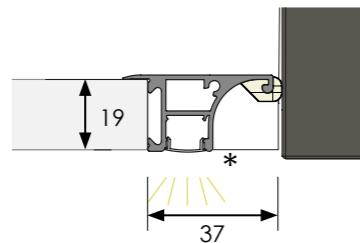

### CLIP-SYSTEM Instalación | Installation

Reducir 37 mm de la profundidad de la base de módulo  
Reduce 37 mm the cabinet base depth

### Medidas | Specifications

L2 - 2670 mm (105 1/8 in)  
L3 - 2400 mm (94.5 in)

Tablero de 19 mm.  
\*Pantalla difusora incluida. LED no incluido  
19 mm board.  
\*Diffuser screen included. LED not included

### Medidas | Specifications

L2 - 2670 mm (105 1/8 in)  
L3 - 2400 mm (94.5 in)

Tablero de 19 mm.  
19 mm board.