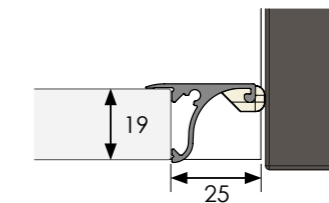

### Medidas | Specifications

L2 - 2670 mm (105 1/8 in)  
L3 - 2400 mm (94.5 in)

Tablero de 19 mm.  
\*Pantalla difusora incluida. LED no incluido  
19 mm board.  
\*Diffuser screen included. LED not included

Gola Profiles for Upper cabinets are an opening system for doors and fronts located in the upper cabinets. They remain hidden behind the front and their function is to provide ease when opening upper doors from the bottom

### CLIP-SYSTEM Instalación | Installation

Reducir 25 mm de la profundidad de la base de módulo  
Reduce 25 mm the cabinet base depth

### Medidas | Specifications

L2 - 2670 mm (105 1/8 in)  
L3 - 2400 mm (94.5 in)

Tablero de 19 mm.  
19 mm board.