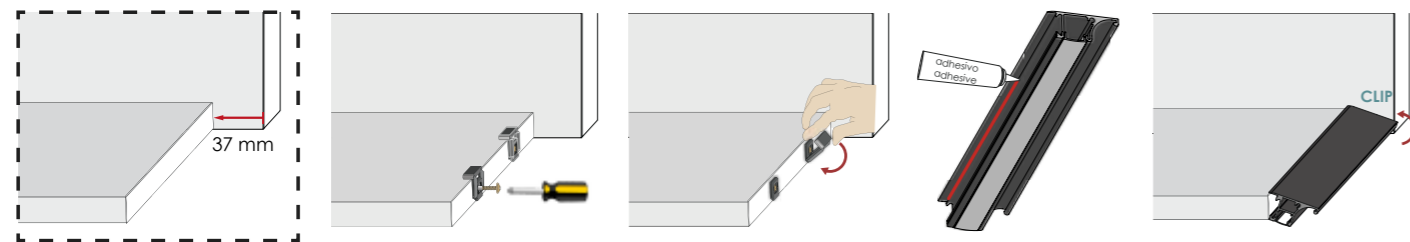

CLIP-SYSTEM Instalación | Installation

Reducir 37 mm de la profundidad de la base de módulo
Reduce 37 mm the cabinet base depth

Acabados | Finishes

35 Plata Mate Matt Silver	50 Inox Mate Champ. Matt Inox Champ.
52M Negro Mate Matt Black	61MTXT Antracita Textur. Anthracite Textur.
70M Oro Mate Matt Gold	01MTXT Blanco Mate Textur. Matt White Textur.

Medidas | Specifications

L2 - 2670 mm (105 1/8 in)
L3 - 2400 mm (94.5 in)

Tablero de 19 mm.
*Pantalla difusora incluida. LED no incluido
19 mm board.
*Diffuser screen included. LED not included