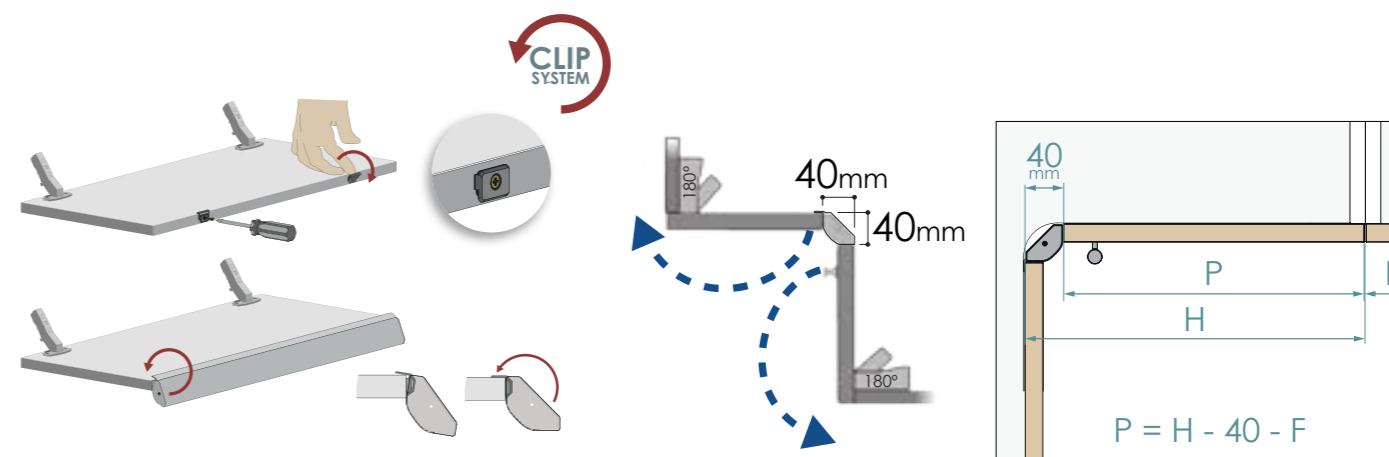

CLIP-SYSTEM Installation | Instalación

How to place your order? Ask for exact height
¿Cómo hacer tu pedido? Solicite medida exacta