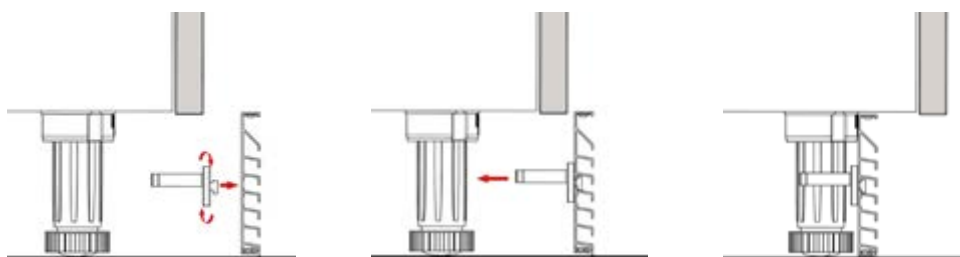

Zócalo Ventoo LED

- Dos alturas disponibles: **80 mm y 100 mm.**
- **Alojamiento para LED** (no incluido)
- Incluye **perfil protector PVC**

- Two heights available: **80 mm and 100 mm.**
- **Accommodation for LED tape** (not included)
- Includes **PVC protective profile**

■ Perfil | Profile

L2 | L3

L2 - 2670 mm (105 1/8 in)

L3 - 2400 mm (94.5 in)

■ Instalación | Installation

■ Componentes | Components

Ángulo interior exterior | Inside/Outside Corner

Empalme | Connector