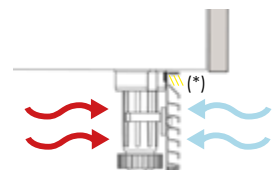

Zócalo Ventoo LED

- Dos alturas disponibles: **80 mm y 100 mm.**
- **Alojamiento para LED** (no incluido)
- Incluye **perfil protector PVC**

- Two heights available: **80 mm and 100 mm.**
- **Accommodation for LED tape** (not included)
- Includes **PVC protective profile**

■ Perfil | Profile

L2 | L3

L2 - 2670 mm (105 1/8 in)

L3 - 2400 mm (94.5 in)

■ Instalación | Installation

■ Componentes | Components

Ángulo interior exterior | Inside/Outside Corner

Empalme | Connector