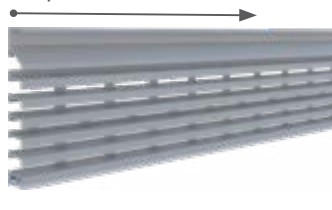

Zócalo Ventoo LED

- Dos alturas disponibles: **80 mm y 100 mm.**
- **Alojamiento para LED** (no incluido)
- Incluye **perfil protector PVC**

- Two heights available: **80 mm and 100 mm.**
- **Accommodation for LED tape** (not included)
- Includes **PVC protective profile**

■ Perfil | Profile

L2 | L3

L2 - 2670 mm (105 1/8 in)

L3 - 2400 mm (94.5 in)

■ Instalación | Installation

■ Componentes | Components

Ángulo interior exterior | Inside/Outside Corner

Empalme | Connector