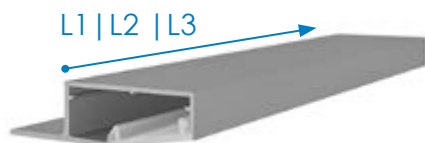

Relux Perfil LED

Rincomatic Relux, un perfil soporte para tiras LED que permite tanto la iluminación del frente como la del cajón abierto.

Rincomatic Relux is an aluminum linear profile for LED strips. It provides full lighting inside the drawers as well as creates an agreeable atmosphere.

50
Inox Mate Champ.
Matt Inox Champ.

52M
Negro Mate
Matt Black

61
Antracita Pintura
Anthracite Painted

70M
Oro Mate
Matt Gold

01/01M
Blanco: Brillo | Mate
White: Gloss | Matt

Componentes | Components

- L1 - 2950 mm (116 1/8 in)
- L2 - 2670 mm (105 1/8 in)
- L3 - 2400 mm (94.5 in)

perfil + pantalla difusora
profile + diffuser screen

juego de terminales
caps set

tubo guía pasa cables
guide tube

Formulario de Pedido Descarga, completa y envía
Order Form Download, complete and send

ESP