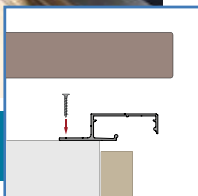

Relux Perfil LED

Rincomatic Relux, un perfil soporte para tiras LED que permite tanto la iluminación del frente como la del cajón abierto.

Rincomatic Relux is an aluminum linear profile for LED strips. It provides full lighting inside the drawers as well as creates an agreeable atmosphere.

mueble bajo
lower cabinet

mueble alto
upper cabinet

Admite conectores estándar
It supports standard connectors

Espacio para alojar el cableado
Space for holding cables

Acabados | Finishes

35
Plata Mate
Matt Silver

50
Inox Mate Champ.
Matt Inox Champ.

52M
Negro Mate
Matt Black

61
Antracita Pintura
Anthracite Painted

70M
Oro Mate
Matt Gold

01/01M
Blanco: Brillo | Mate
White: Gloss | Matt

Componentes | Components

- L1 - 2950 mm (116 1/8 in)
- L2 - 2670 mm (105 1/8 in)
- L3 - 2400 mm (94.5 in)