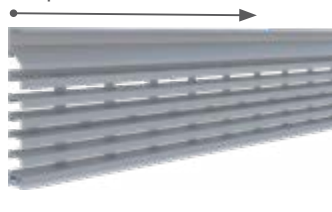

Zócalo Ventoo LED

- Dos alturas disponibles: **80 mm y 100 mm.**
- **Alojamiento para LED** (no incluido)
- Incluye **perfil protector PVC**

- Two heights available: **80 mm and 100 mm.**
- **Accommodation for LED tape** (not included)
- Includes **PVC protective profile**

■ Perfil | Profile

L2 | L3

L2 - 2670 mm (105 1/8 in)

L3 - 2400 mm (94.5 in)

■ Instalación | Installation

■ Componentes | Components

Ángulo interior exterior | Inside/Outside Corner

Empalme | Connector