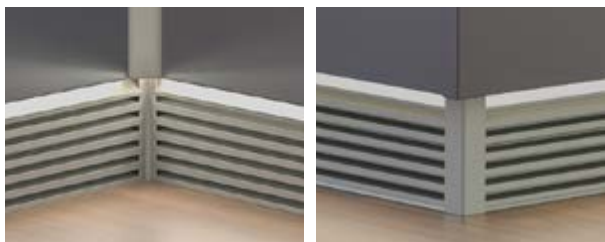

Zócalo Ventoo LED

- Dos alturas disponibles: **80 mm y 100 mm.**
- **Alojamiento para LED** (no incluido)
- Incluye **perfil protector PVC**

- Two heights available: **80 mm and 100 mm.**
- **Accommodation for LED tape** (not included)
- Includes **PVC protective profile**

■ Perfil | Profile

L2 | L3

L2 - 2670 mm (105 1/8 in)

L3 - 2400 mm (94.5 in)

■ Instalación | Installation

■ Componentes | Components

Ángulo interior exterior | Inside/Outside Corner

Empalme | Connector