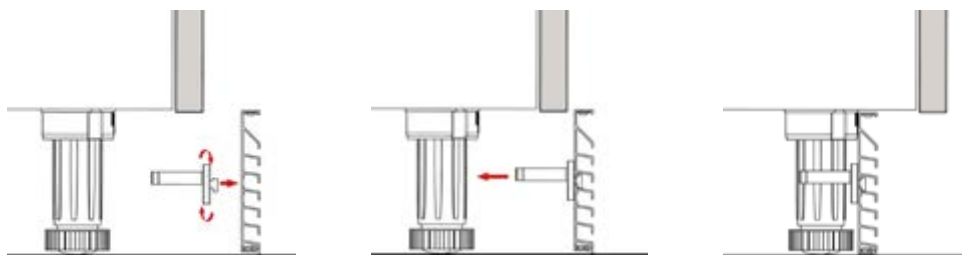

Zócalo Ventoo LED

- Dos alturas disponibles: **80 mm y 100 mm.**
- **Alojamiento para LED** (no incluido)
- Incluye **perfil protector PVC**

- Two heights available: **80 mm and 100 mm.**
- **Accommodation for LED tape** (not included)
- Includes **PVC protective profile**

■ Perfil | Profile

L2 | L3

L2 - 2670 mm (105 1/8 in)

L3 - 2400 mm (94.5 in)

■ Instalación | Installation

■ Componentes | Components

Ángulo interior exterior | Inside/Outside Corner

Empalme | Connector